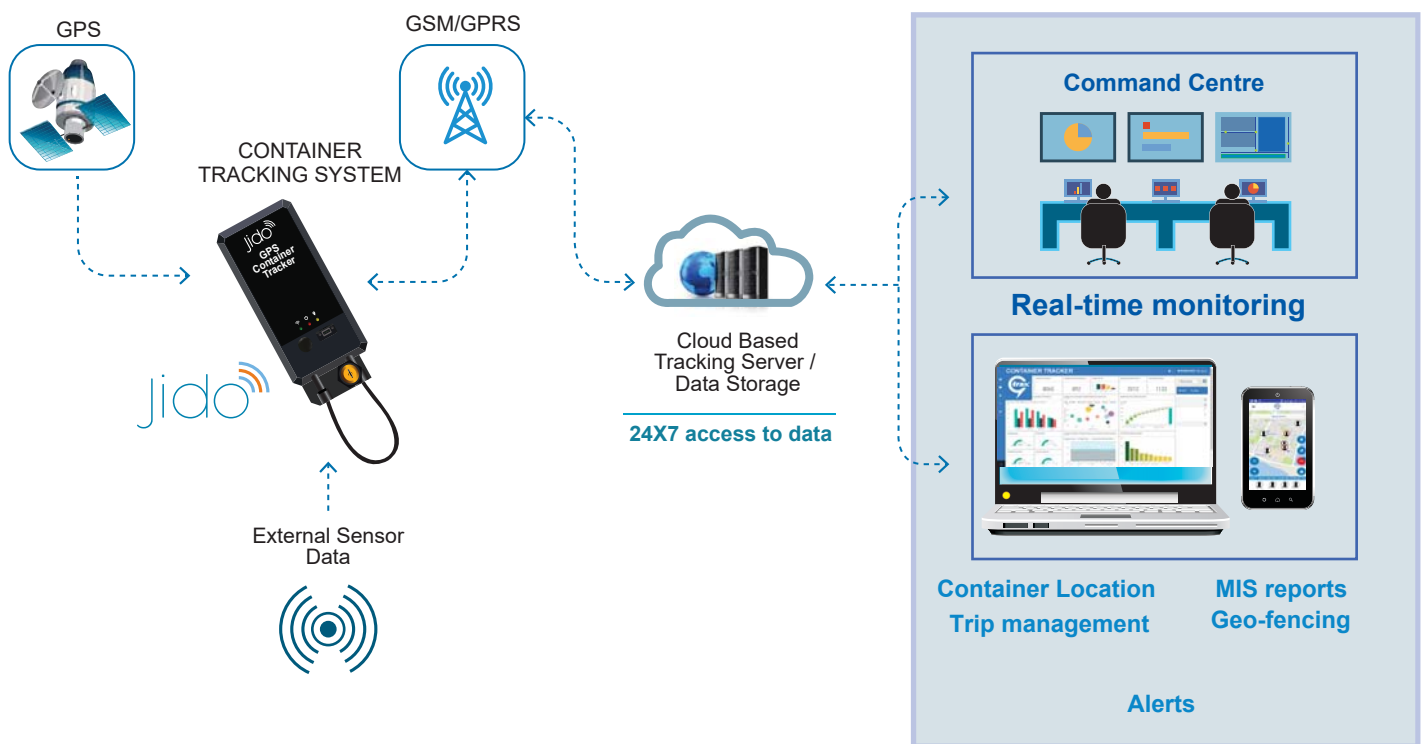

GPS CONTAINER TRACKER

FOR YOUR ONE-STOP ASSET MANAGEMENT SOLUTION

JIDO is the HERO of Transportation, Logistics, Shipment and Container Tracking - **enhanced end-to-end visibility of your assets** ensured including **Tampering Alerts**

SOLUTION OVERVIEW

APPLICATIONS

Cargo Transportation

Security Companies

Custom Operations

Commercial and Retails transportation

BENEFITS

Complete control on the container shipment remotely

End-to-end visualization of your shipment throughout the routes and trips

Improved control on your outward shipments for logistics

Complete security of your valuable assets